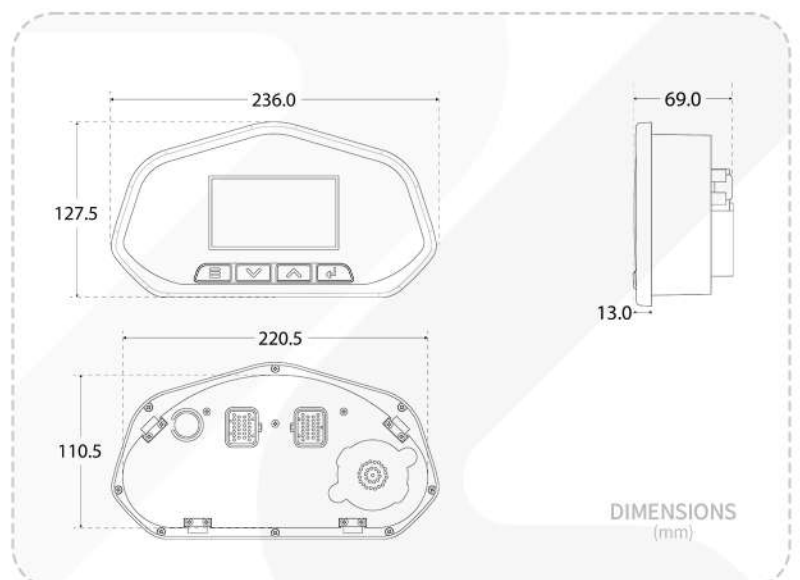

Applications