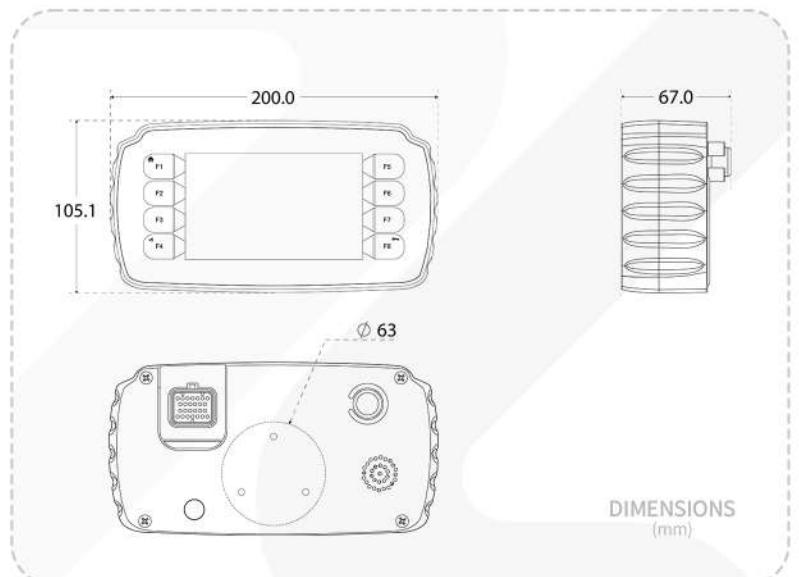

Connectivity

Compliances

Applications

DIMENSIONS (mm)